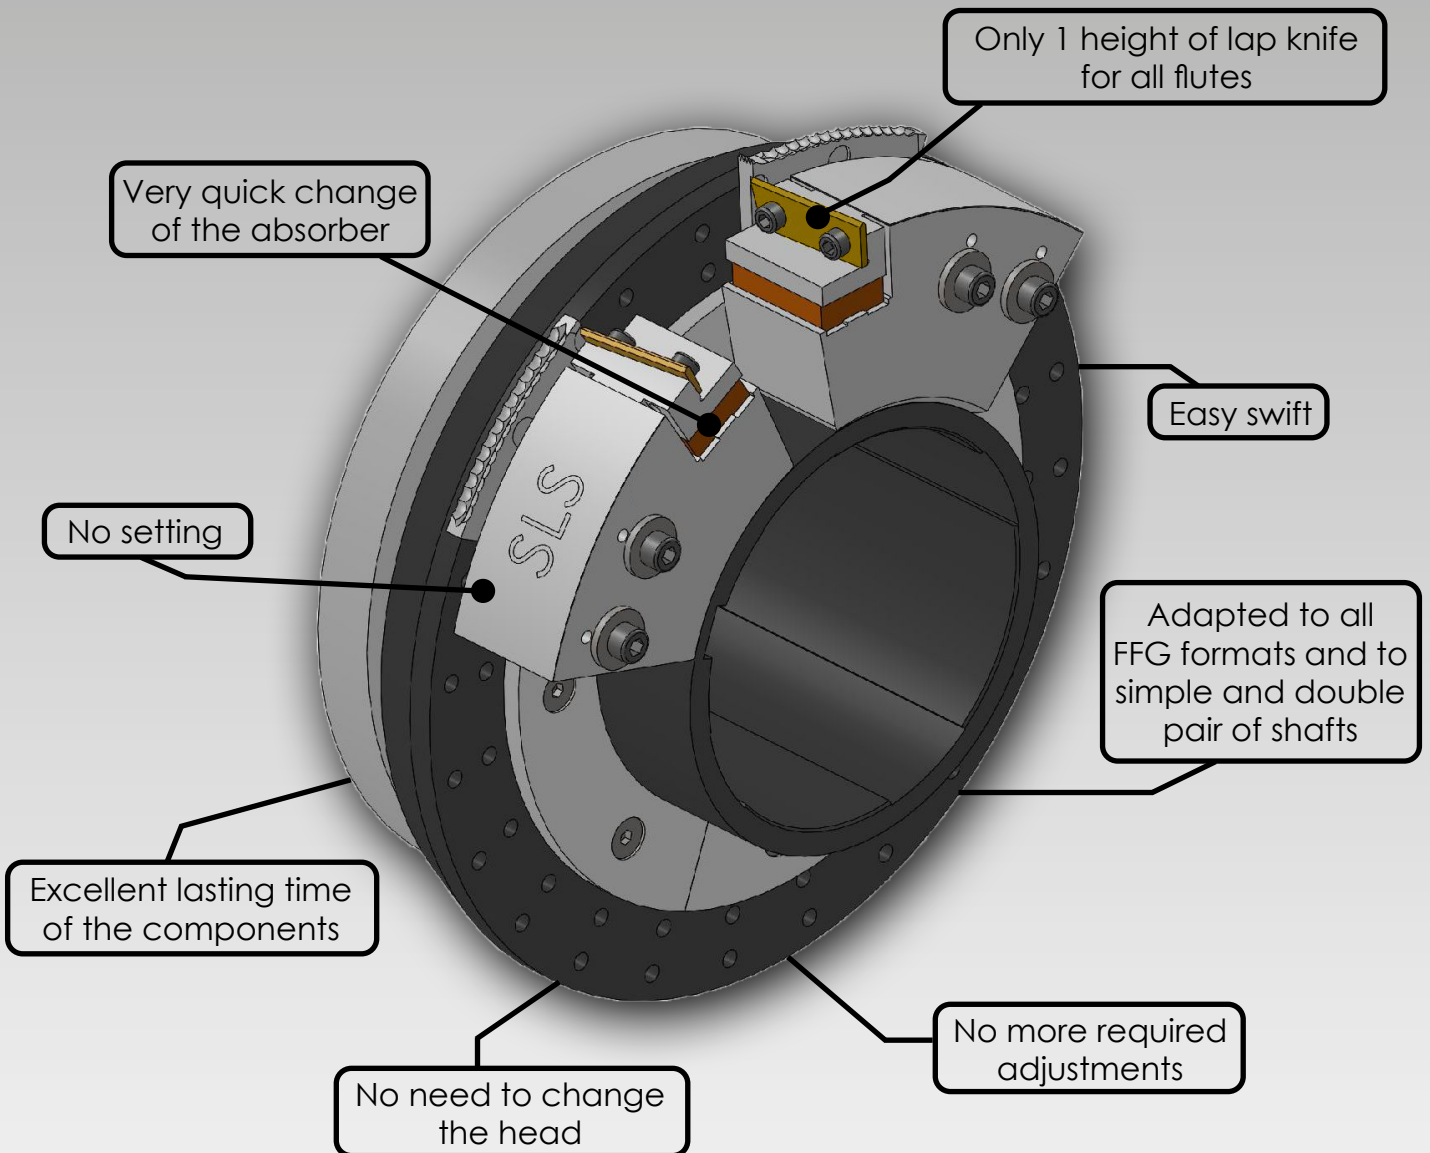

SLS®

**A REVOLUTIONARY AUTOMATIC SYSTEM THAT OFFERS
SIMPLIFIED OPERATION AND UNSURPASSED QUALITY**

Ease the job of your operators and get a perfect lap cut!

*Already developed for different models of
MARTIN®, EMBA®, TCY®, LANGSTON®, DONG FANG® and many others.*